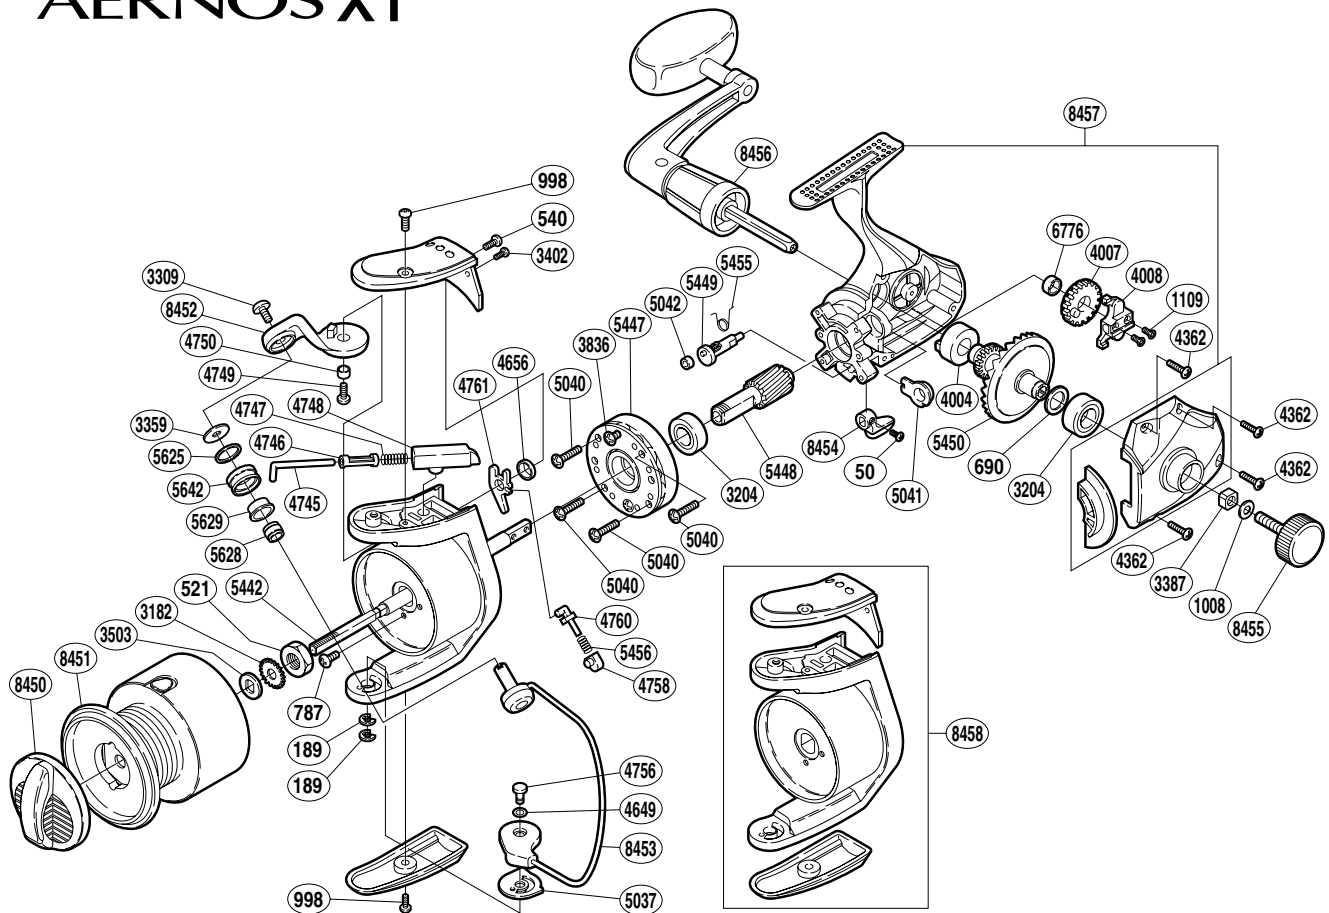

### OC-ARNS-XT6000

Part No.	Description	Part No.	Description	Part No.	Description
RD 0050	Anti-Reverse Lever Screw	RD 4362	Side Cover Screw	RD 5449	Anti-Reverse Cam
RD 0189	"E" Lock	RD 4649	Spacer	RD 5450	Drive Gear
RD 0521	Rotor Nut	RD 4656	Trip Lever Spacer	RD 5455	Anti-Reverse Cam Spring
RD 0540	Bail Spring Cover Screw (A)	RD 4745	Bail Spring Guide (A)	RD 5456	Lever Spring
RD 0690	Drive Gear Washer	RD 4746	Spring Guide (A) Support	RD 5625	Line Roller Spacer
RD 0787	Nut Lock Screw	RD 4747	Bail Spring	RD 5628	Line Roller Collar
RD 0998	Bail Spring Cover Screw (C)	RD 4748	Bail Spring Guide (B)	RD 5629	Line Roller Bushing
RD 1008	Handle Lock Washer	RD 4749	Bail Arm Screw	RD 5642	Line Roller
RD 1109	Slider Retainer Screw	RD 4750	Bail Arm Bushing	RD 6776	Oscillating Gear Bushing
RD 3182	Spool Support	RD 4756	Bail Hold Support Shaft	RD 8450	Drag Knob
RD 3204	Ball Bearing	RD 4758	Lever Spring Guide (B)	RD 8451	Spool Assembly
RD 3309	Line Roller Screw	RD 4760	Lever Spring Guide (A)	RD 8452	Bail Arm
RD 3359	Line Roller Washer	RD 4761	Bail Trip Lever	RD 8453	Bail Assembly
RD 3387	Handle Screw Lock	RD 5037	Bail Hold Support Spacer	RD 8454	Anti-Reverse Lever
RD 3402	Bail Spring Cover Screw (B)	RD 5040	Roller Clutch Screw	RD 8455	Handle Screw Cap
RD 3503	Spool Washer	RD 5041	Bushing	RD 8456	Handle Assembly
RD 3836	Clutch Cover Screw	RD 5042	Anti-Reverse Cam Ring	RD 8457	Body Assembly
RD 4004	Drive Gear Bushing	RD 5442	Main Shaft	RD 8458	Rotor Assembly
RD 4007	Oscillating Gear	RD 5447	Roller Clutch Assembly		
RD 4008	Oscillating Slider	RD 5448	Pinion Gear		